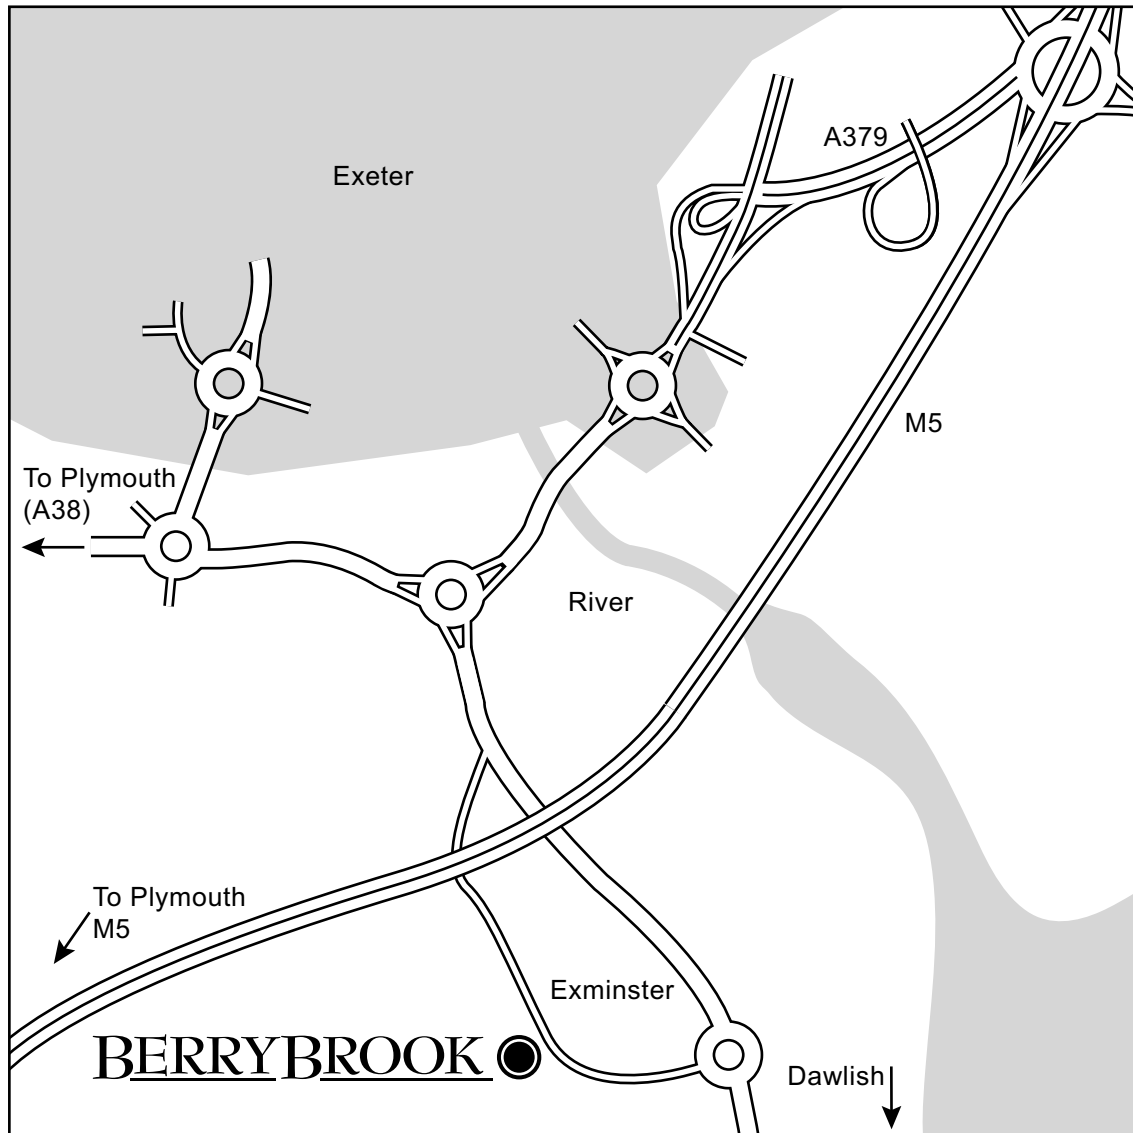

BERRYBROOK

How to find us

We are easy to find in the quiet village of Exminster just outside the South East side of Exeter off the A379.

To drive here from the M5 exit the motorway at Junction 30 and take the A379 dual-carriageway signposted to EXETER which links up with the inner bypass. At the first roundabout on the inner bypass (Countess wear) with a Shell petrol station on your right, take the second exit and proceed along the bypass driving over a swing bridge. At the second roundabout take the first exit signed for Dawlish, Exminster Kenton and Starcross. Shortly after take the right turn into Exminster and drive through the village, we are on the right hand side just after the shops.